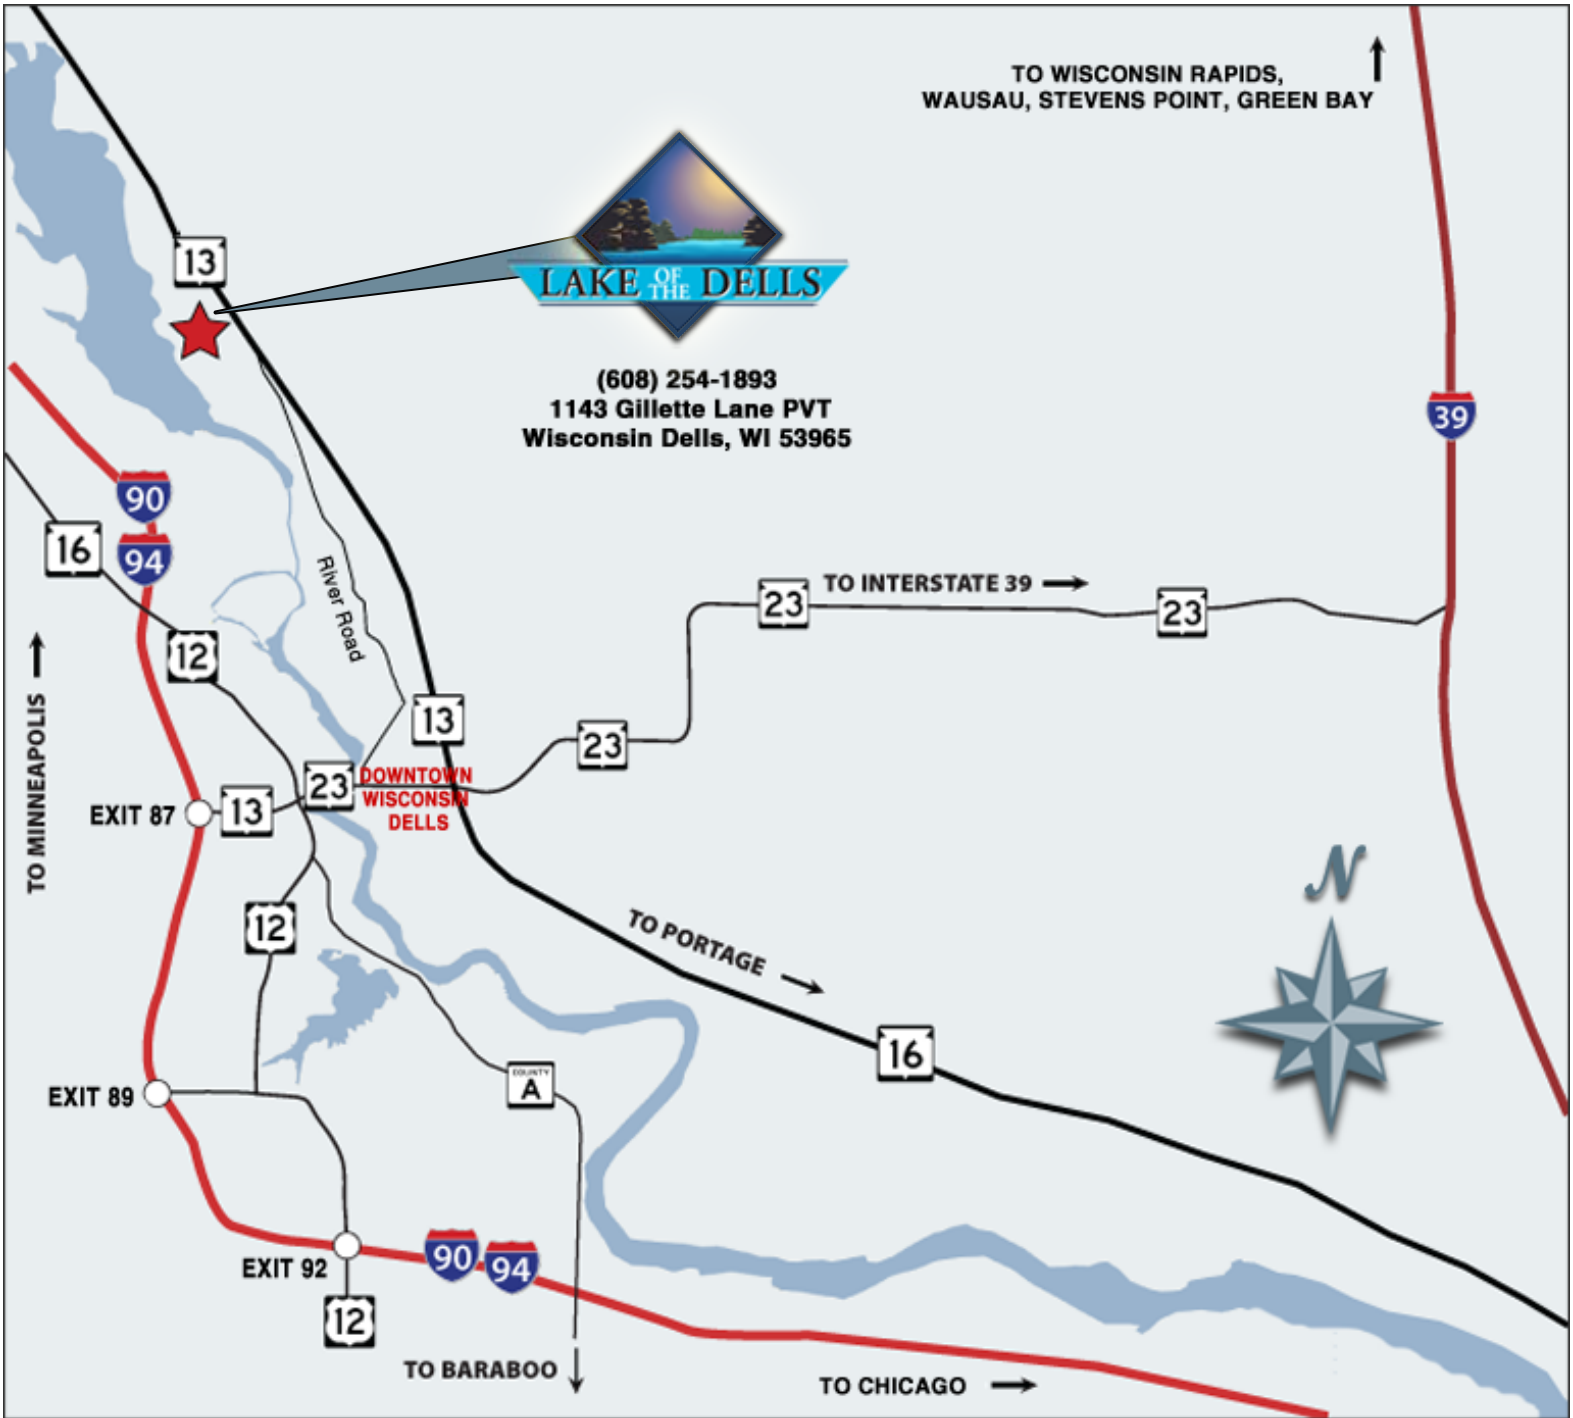

↑
TO WISCONSIN RAPIDS,
WAUSAU, STEVENS POINT, GREEN BAY

(608) 254-1893
1143 Gillette Lane PVT
Wisconsin Dells, WI 53965

↑
TO MINNEAPOLIS

**DOWNTOWN
WISCONSIN
DELLS**

→
TO PORTAGE

→
TO INTERSTATE 39

↓
TO BARABOO

→
TO CHICAGO